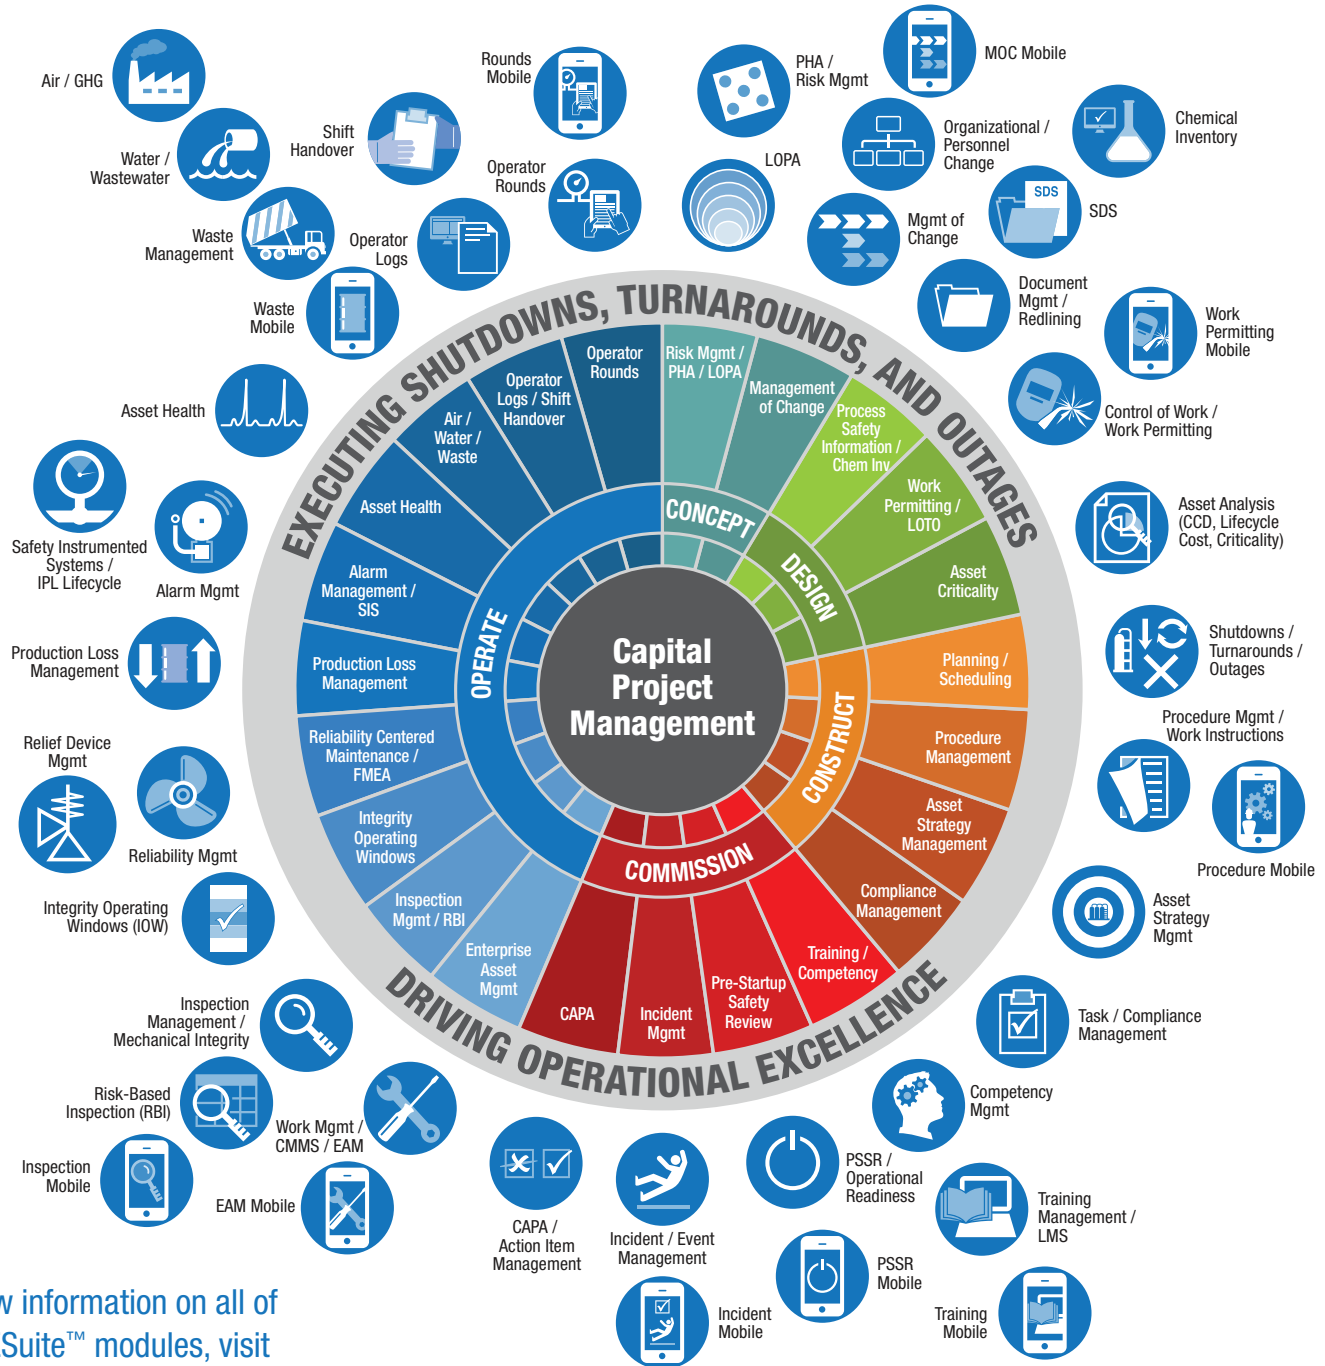

OESuite™ Capital Projects Alignment

To view information on all of the OESuite™ modules, visit our website at OESuite.com.

For more information email us at info@DrivingOE.com or call (713) 355-2900.