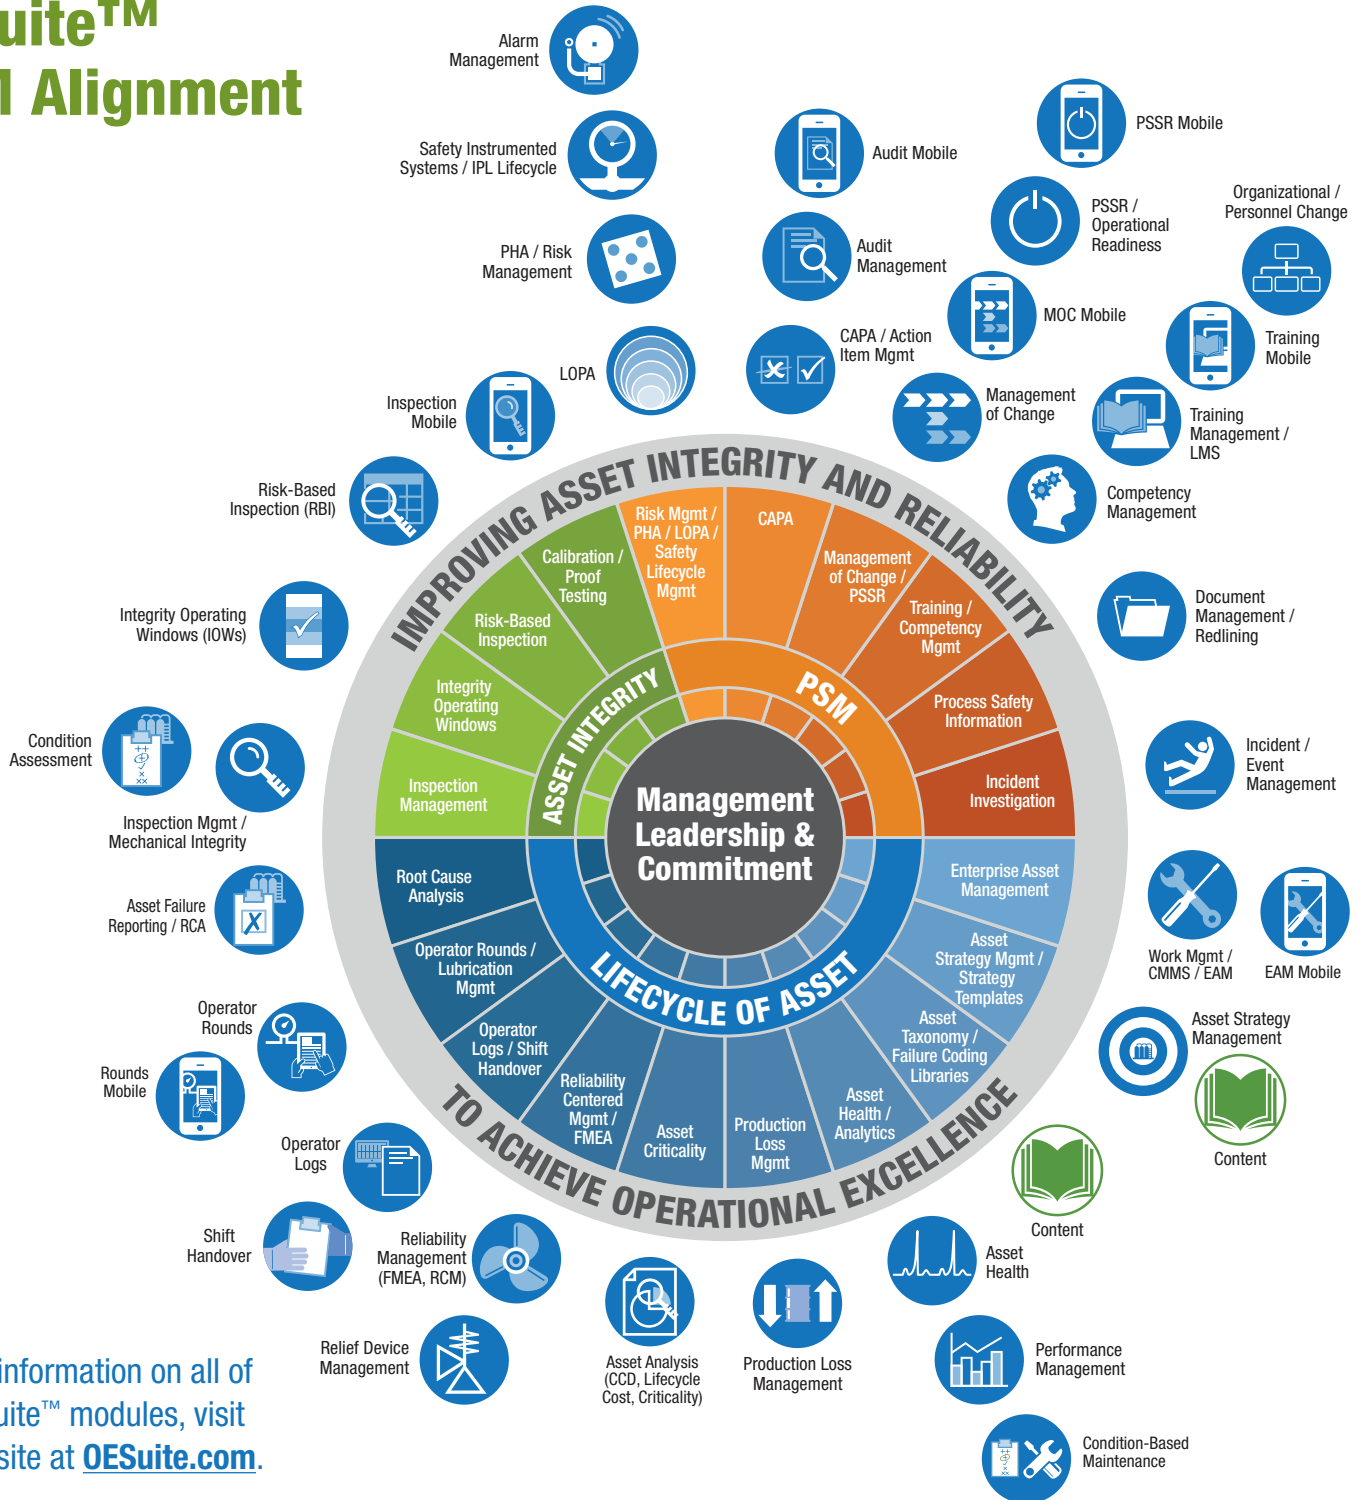

OESuite™ APM Alignment

To view information on all of the OESuite™ modules, visit our website at OESuite.com.

For more information email us at info@DrivingOE.com or call (713) 355-2900.