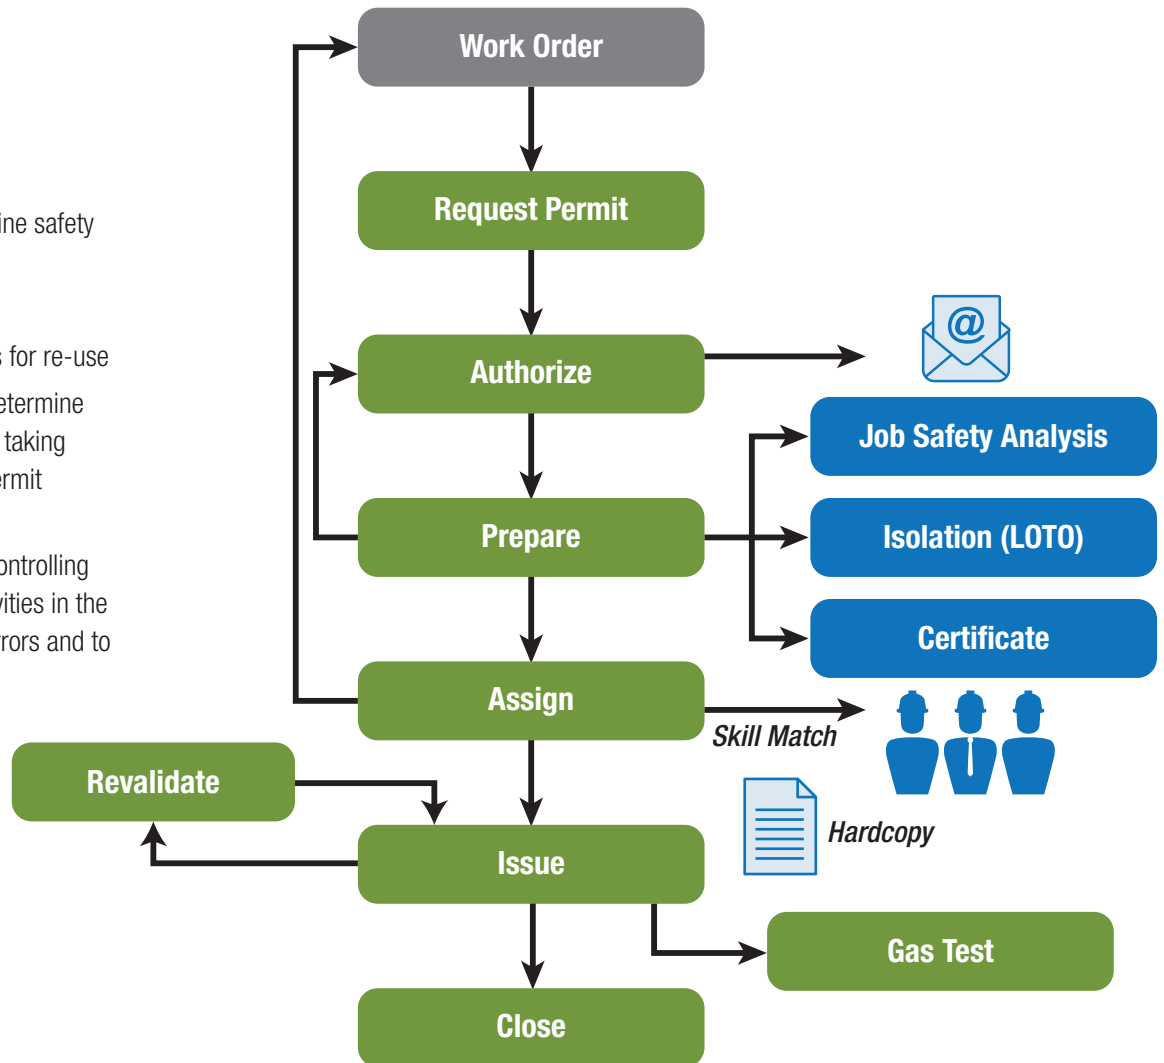

# Control of Work / Work Permitting

Poor organization of work permits / hot work leads to poor work execution for routine maintenance and capital projects. The **OESuite™ platform** from Operational Sustainability, LLC® (OS) electronically integrates and controls permits and certificates, identifies hazards and proper controls, conducts risk assessments, facilitates isolation management, and shares lessons learned. We even offer a visual environment, making it easy to renew hundreds of permits on the fly.

### Our solution will allow you to:

- Plan permits in advance
- Edit permits easily
- Copy permits for repeat jobs
- Search existing permits
- Request new permits
- Link permits together
- Risk assess jobs and determine safety mitigations
- Capture lessons learned
- Archive the risk assessments for re-use
- View the entire worksite to determine what other jobs are currently taking place along with real-time permit condition monitoring
- Mobilize your workforce by controlling isolation and restoration activities in the field using RFID to prevent errors and to associate locks with tags

# Control of Work / Work Permitting

OESuite™ enhances your effective wrench time, avoiding costly extended shutdowns and turnarounds, while protecting your workers by guiding them to the proper operational decision.