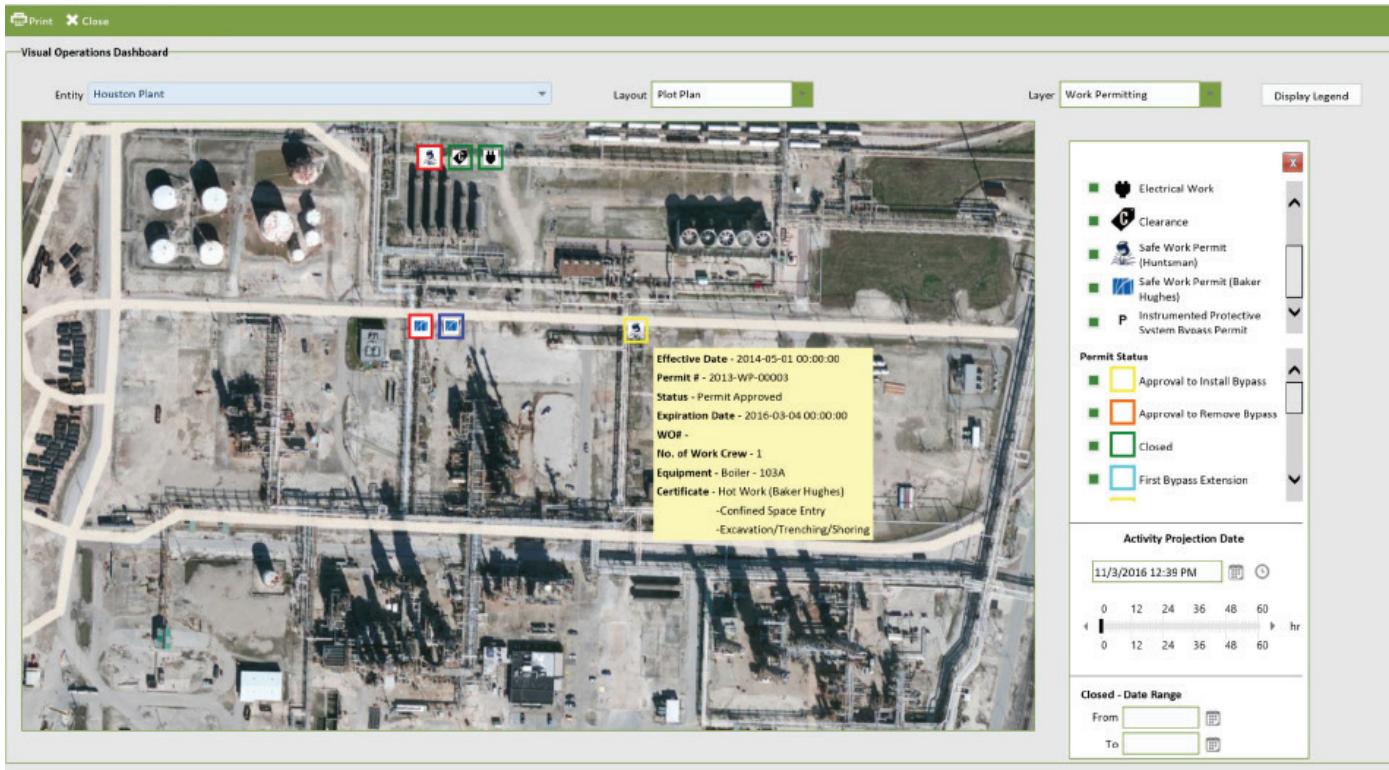

# Control of Work / Work Permitting

Poor organization of work permits / hot work leads to poor work execution for routine maintenance and capital projects. The **OESuite™ platform** from Operational Sustainability, LLC® (OS) electronically integrates and controls permits and certificates, identifies hazards and proper controls, conducts risk assessments, facilitates isolation management, and shares lessons learned. We even offer a visual environment, making it easy to renew hundreds of permits on the fly.

### Our solution will allow you to:

- Plan permits in advance
- Edit permits easily
- Copy permits for repeat jobs
- Search existing permits
- Request new permits
- Link permits together
- Risk assess jobs and determine safety mitigations
- Capture lessons learned
- Archive the risk assessments for re-use
- View the entire worksite to determine what other jobs are currently taking place along with real-time permit condition monitoring
- Mobilize your workforce by controlling isolation and restoration activities in the field using RFID to prevent errors and to associate locks with tags

# Control of Work / Work Permitting

OESuite™ enhances your effective wrench time, avoiding costly extended shutdowns and turnarounds, while protecting your workers by guiding them to the proper operational decision.